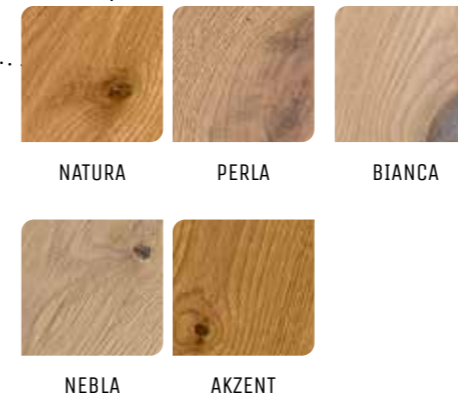

A parquet floor in a more rustic grade acts as a natural eyecatcher, showcasing the beauty and uniqueness of the wood in all its splendor. The distinctive knots and irregularities in the wood tell the story of the tree and give the room a lively, authentic atmosphere.

The special appearance of the Oak Country adds a certain warmth and coziness to the room. The floor blends in a fascinating way with modern living concepts, creating a harmonious connection between nature and design.

Especially in larger, open spaces, it creates an inviting, cozy ambiance without feeling overwhelming. The natural texture of the wood ensures that the room feels lively and dynamic without losing its elegance. This effect unfolds particularly well when paired with neutral wall colors or understated furnishings that allow the floor to fully express its impact.

OAK COUNTRY

01 **WOOD**flor NOVOLOC® 5G 140
Oak Country Nebla

03 **MULTI**flor.11 NOVOLOC® 5G 2400
Oak Country Bianca

An intensely white parquet floor like our Oak Bianca is an exquisite choice for spaces that should radiate freshness, brightness, and elegance.

White is considered a neutral color, which allows it to harmonize well with itself as well as with all other shades and various interior styles. Its soft color makes the floor feel airy and visually opens up the space. The light surface reflects the light and makes the room appear even larger and more inviting – an ideal choice to create a sense of lightness and clarity.

The floor serves as a stylish backdrop that puts other design elements in the spotlight. While furniture and decorative elements stand out even more, the floor remains a subtle yet powerful part of the overall concept.

COLORS