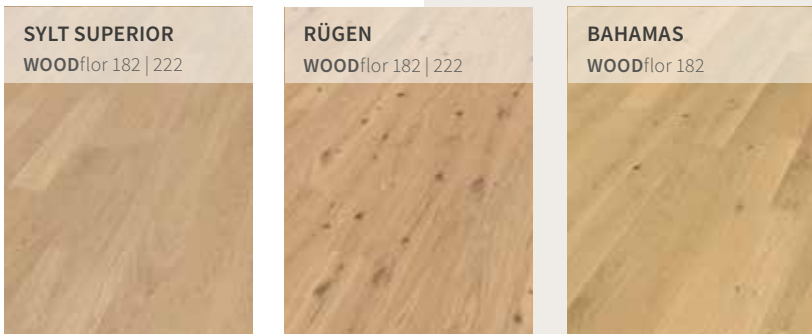

MY HOME. MY ISLAND ELEVATION

At home, we also want to enjoy a truly special way of living – a retreat that leaves behind the stress of everyday life and calms the senses.

With the Elevation trend collection, everyday life becomes secondary: The scent of natural materials, the unique textures, the play of harmonious color nuances on the surface of the wood – all of this conveys a feeling of freedom and relaxation that we usually only experience on vacation. Every room becomes an oasis that fills not only the external but also the inner space.

With the Elevation parquet collection, every step in your home becomes a journey – a journey into the freedom of nature, into the feeling of vacation and serenity.

The respective products are as diverse and distinctive in their structure and color spectrum as the islands they are named after – each board tells the story of time and nature.

The entire range of Elevation can be viewed in our Elevation catalog. Let your gaze set course for your „dream island“ and perhaps find a new „home harbor“!

For more to explore, visit www.scheucherparkett.at and, of course, your Scheucher partner.

SUPERIOR

In order to adapt the unique Elevation range precisely to your living requirements, Scheucher will be offering the particularly elegant and calm SUPERIOR grading for selected products from 2025. Superior creates an atmosphere of natural calmness and serenity - a feeling we know from our best vacations.

- 01 **WOOD**for NOVOLOC® 5G 222
  ELEVATION Oak MENORCA SUPERIOR
- 02 **WOOD**for NOVOLOC® 5G 182
  ELEVATION Oak EVIA
- 03 **WOOD**for NOVOLOC® 5G 182
  ELEVATION Black Walnut KUBA
- 04 **WOOD**for NOVOLOC® 5G 222
  ELEVATION Oak SYLT SUPERIOR
- 05 **WOOD**for NOVOLOC® 5G 182
  ELEVATION Oak KRK