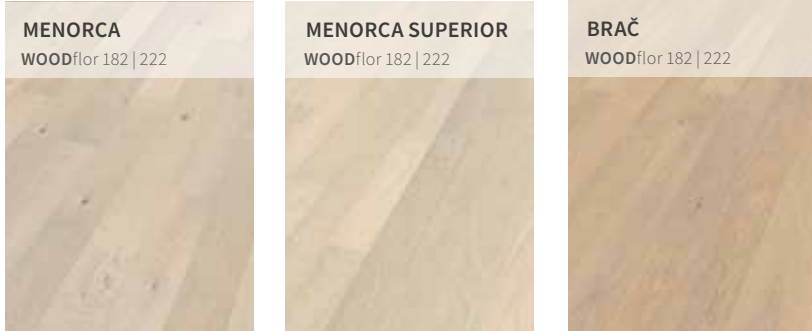

MY HOME. MY ISLAND ELEVATION

At home, we also want to enjoy a truly special way of living – a retreat that leaves behind the stress of everyday life and calms the senses.

With the Elevation trend collection, everyday life becomes secondary: The scent of natural materials, the unique textures, the play of harmonious color nuances on the surface of the wood – all of this conveys a feeling of freedom and relaxation that we usually only experience on vacation. Every room becomes an oasis that fills not only the external but also the inner space.

With the Elevation parquet collection, every step in your home becomes a journey – a journey into the freedom of nature, into the feeling of vacation and serenity.

The respective products are as diverse and distinctive in their structure and color spectrum as the islands they are named after – each board tells the story of time and nature.

The entire range of Elevation can be viewed in our Elevation catalog. Let your gaze set course for your „dream island“ and perhaps find a new „home harbor“!

For more to explore, visit www.scheucherparkett.at and, of course, your Scheucher partner.

SUPERIOR

In order to adapt the unique Elevation range precisely to your living requirements, Scheucher will be offering the particularly elegant and calm SUPERIOR grading for selected products from 2025. Superior creates an atmosphere of natural calmness and serenity - a feeling we know from our best vacations.

- 01 **WOOD**for NOVOLOC® 5G 222
  ELEVATION Oak MENORCA SUPERIOR
- 02 **WOOD**for NOVOLOC® 5G 182
  ELEVATION Oak EVIA
- 03 **WOOD**for NOVOLOC® 5G 182
  ELEVATION Black Walnut KUBA
- 04 **WOOD**for NOVOLOC® 5G 222
  ELEVATION Oak SYLT SUPERIOR
- 05 **WOOD**for NOVOLOC® 5G 182
  ELEVATION Oak KRK