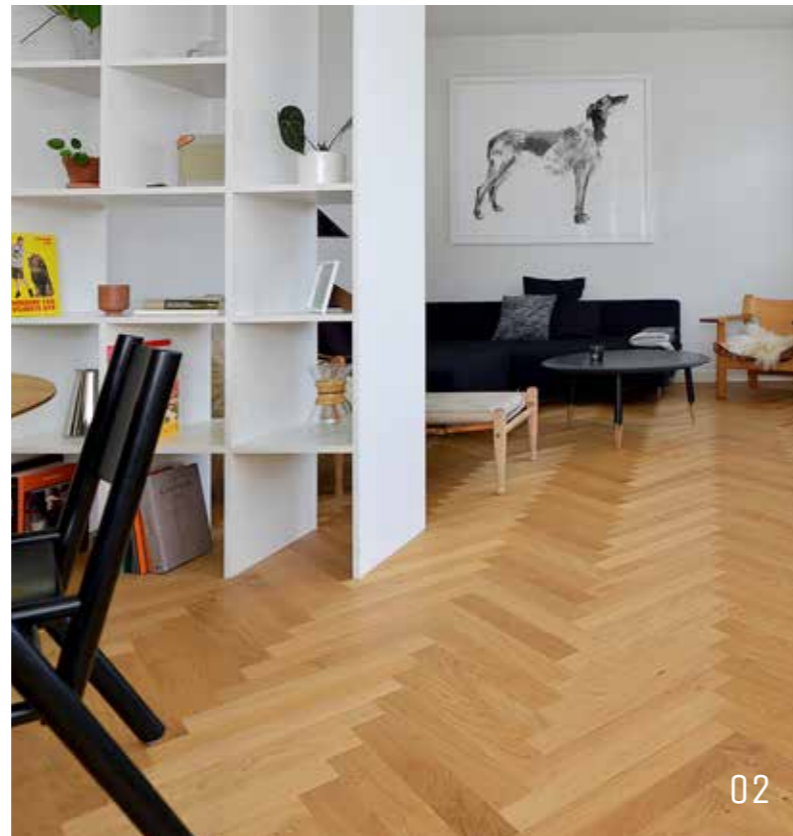

01 **BILAflor® 1000** - Herringbone pattern
Oak knotty Perla

02

02 **BILAflor® 500** - Herringbone pattern
Oak knotty Natura

03 **WOODflor NOVOLOC® 5G 140**
Oak knotty Nebla

04 **MULTIflor.11 NOVOLOC® 5G 1200**
Oak knotty Akzent

Just as the sun awakens our nature every day, the warm, honey-colored shade Akzent shown here spreads energy and good vibes in your home day after day.

COLORS

A knotty parquet floor gives a room a natural, lively aura that radiates both warmth and character.