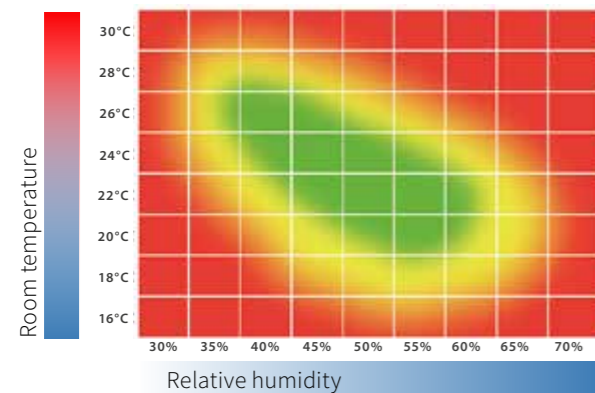

Therefore the key to success lies in the observance of an optimum relative humidity of your indoor air!

This generally requires periodic cleaning and maintenance of your parquet floor as well as an appropriate air humidification in the heating season. We therefor recommend cold humidifiers with an integrated sterilization system. The installation of Fidbox records your climate above and under your parquet floor over many years and can be conveniently monitored by mobile app. Paying attention to these important factors will guarantee pleasure over decades with your high-quality parquet floor from Scheucher.

This „feel comfortable“ chart for indoor room climate demonstrates the combination of relative humidity and room temperature where the overwhelming majority feels comfortable in indoor rooms.

- Optimum range
- Temporarily acceptable range
- Inappropriate indoor climate for humans and wood