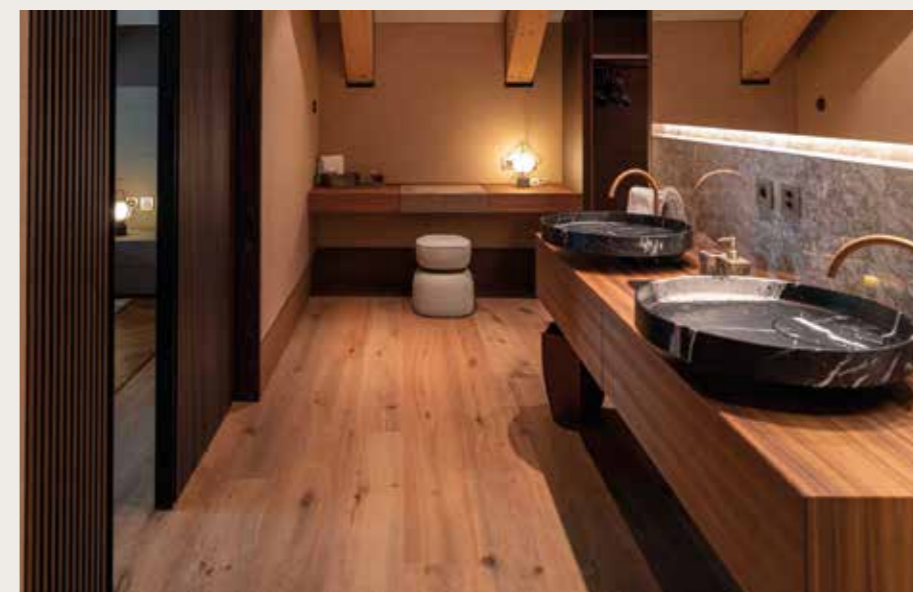

A MAGNIFICENTLY RUSTIC COMBINATION
 OF LONGSTRIP AND HERRINGBONE PARQUET

To achieve this luxurious alpine-chic look in this private residence in Switzerland, a wide range of possibilities from Scheucher was utilized: The interior designers not only combined two dimensions and installation patterns – longstrip and herringbone parquet – but also used special effects in the surface finishing – in both texture and color.