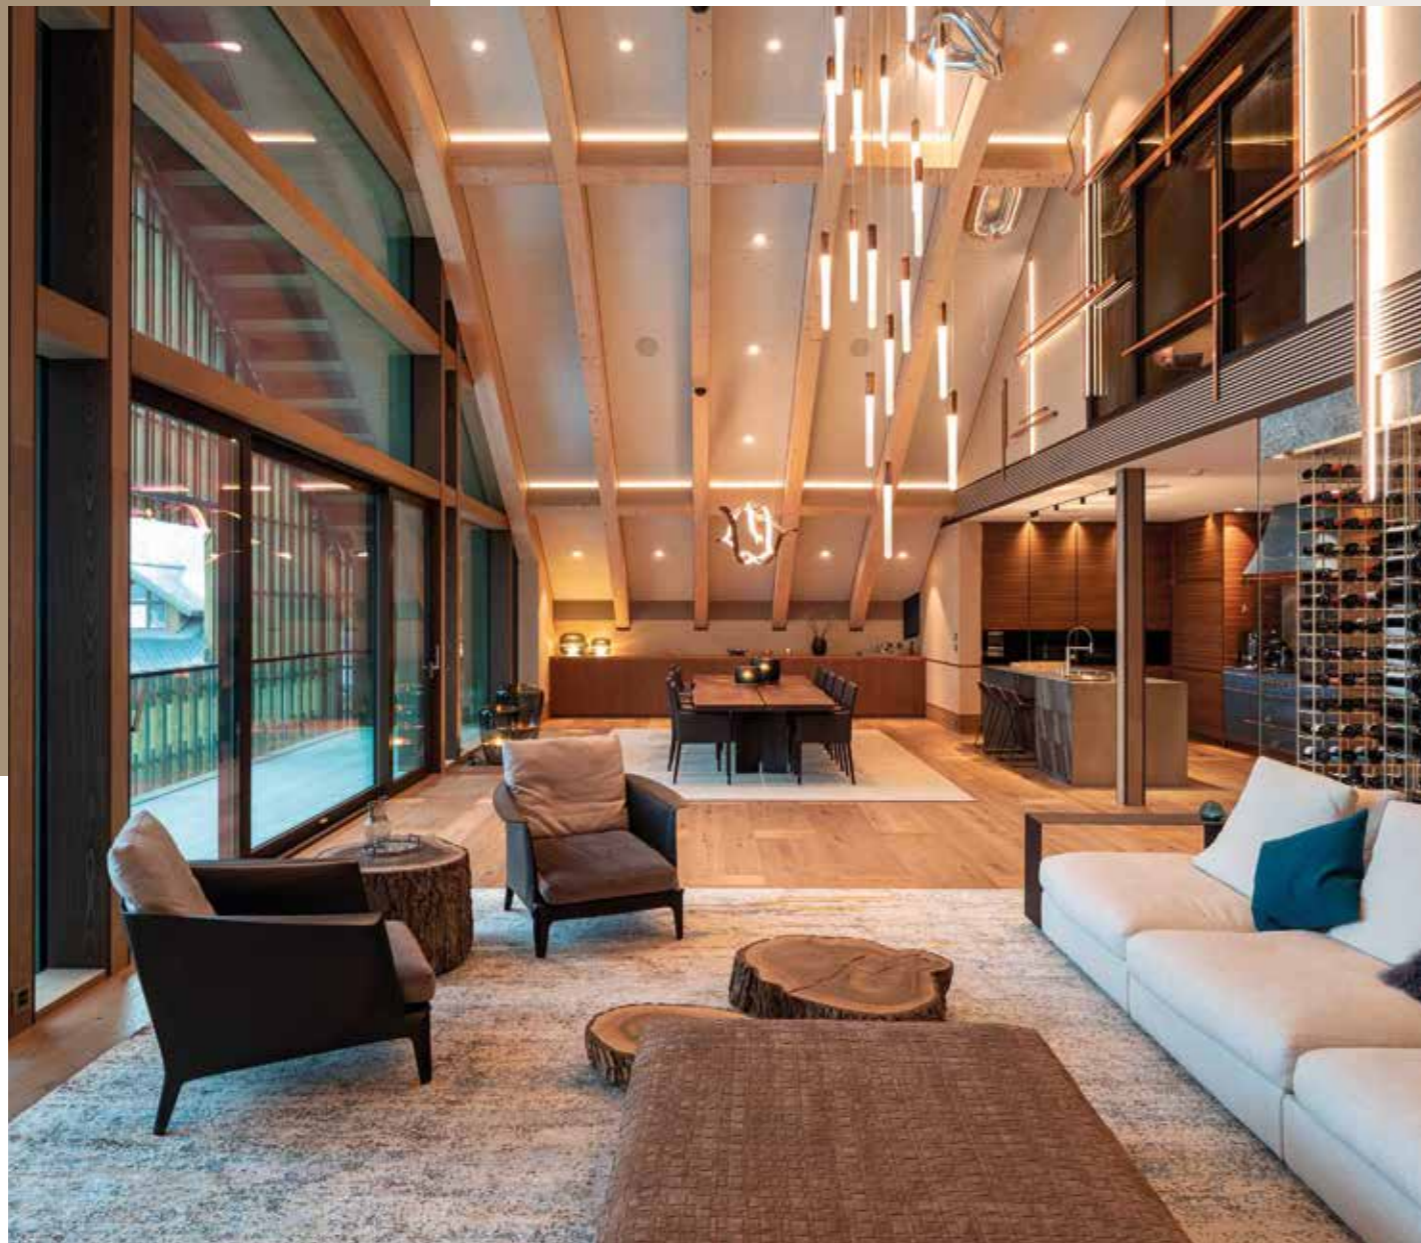

PROJECT
**PENTHOUSE
SWITZERLAND**

MULTIflor.11 **NOVOLOC® 5G 2200**
MULTIflor.11 **700 Herringbone pattern**
Oak steamed Coupal intensively brushed
Seda Pure strukturbetont

Copyright: Marco Sieber Fotografie