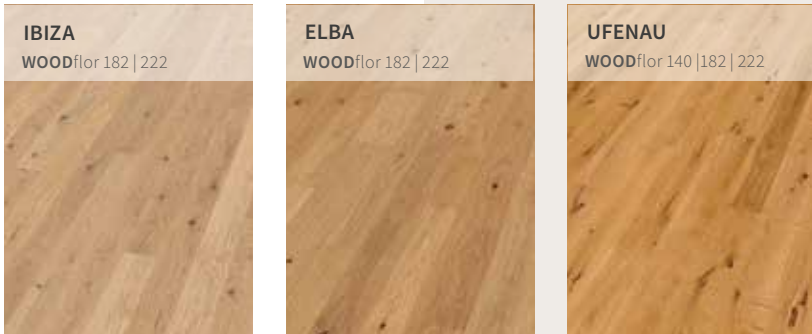

MY HOME. MY ISLAND ELEVATION

At home, we also want to enjoy a truly special way of living – a retreat that leaves behind the stress of everyday life and calms the senses.

With the Elevation trend collection, everyday life becomes secondary: The scent of natural materials, the unique textures, the play of harmonious color nuances on the surface of the wood – all of this conveys a feeling of freedom and relaxation that we usually only experience on vacation. Every room becomes an oasis that fills not only the external but also the inner space.

With the Elevation parquet collection, every step in your home becomes a journey – a journey into the freedom of nature, into the feeling of vacation and serenity.

The respective products are as diverse and distinctive in their structure and color spectrum as the islands they are named after – each board tells the story of time and nature.

The entire range of Elevation can be viewed in our Elevation catalog. Let your gaze set course for your „dream island“ and perhaps find a new „home harbor“!

For more to explore, visit www.scheucherparkett.at and, of course, your Scheucher partner.

SUPERIOR

In order to adapt the unique Elevation range precisely to your living requirements, Scheucher will be offering the particularly elegant and calm SUPERIOR grading for selected products from 2025. Superior creates an atmosphere of natural calmness and serenity - a feeling we know from our best vacations.

- 01 **WOOD**for NOVOLOC® 5G 222
  ELEVATION Oak MENORCA SUPERIOR
- 02 **WOOD**for NOVOLOC® 5G 182
  ELEVATION Oak EVIA
- 03 **WOOD**for NOVOLOC® 5G 182
  ELEVATION Black Walnut KUBA
- 04 **WOOD**for NOVOLOC® 5G 222
  ELEVATION Oak SYLT SUPERIOR
- 05 **WOOD**for NOVOLOC® 5G 182
  ELEVATION Oak KRK