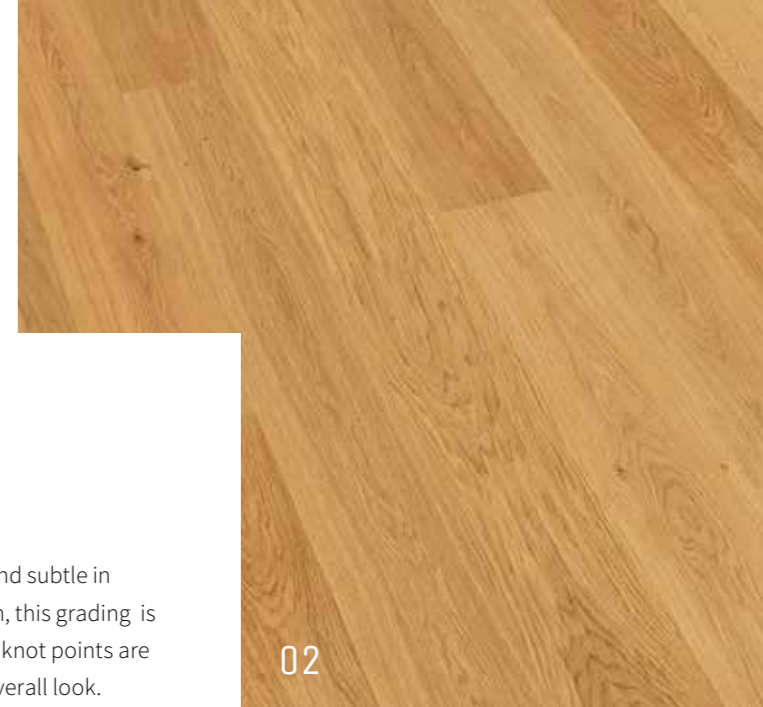

TYPES LIVE

The grading determines the effect of a floor to a large extent and sets individual accents. This creates more harmonious or dynamic effects, from calm and elegant to lively rustic - you decide which character you want to give your rooms.

GRADINGS

SELECT
NATUR
CLASSIC
KNOTTY
COUNTRY*
RUSTIKAL
STRUKTUR
EFFECT

01 SELECT

Haven of peace. Uniform and subtle in terms of colour and growth, this grading is a convincing choice. Small knot points are possible and enliven the overall look.

02 NATUR

Pure nature. A natural growth in combination with natural colour variations and small, visible knots.

03 KNOTTY

Joie de vivre. Splinter free, natural, and thanks to the many visible knots, this sort ensures tangible joie de vivre.

04 COUNTRY. RUSTIKAL. STRUKTUR. EFFEKT.

Powerful moments. Vibrant, lively and powerful colour nuances, as well as possible knots create a new spirited feeling in your home.

Exciting colours.
Bold textures.

**NATURE PUTS
ON A SHOW.**

02

03

04