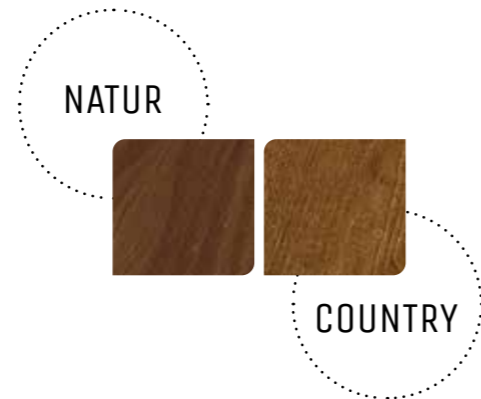

OAK SMOKED MEDIUM

- 01 **WOODflor NOVOLOC® 5G 182**
  Oak smoked Medium Natur Natura
- 02 **WOODflor NOVOLOC® 5G 182**
  Oak smoked Medium Natur Natura
- 03 **WOODflor NOVOLOC® 5G 182**
  Oak smoked Medium Country Natura

With its warm, balanced color, parquet in oak smoked medium offers a perfect balance between lightness and depth, making it pleasant in both light and darker rooms.